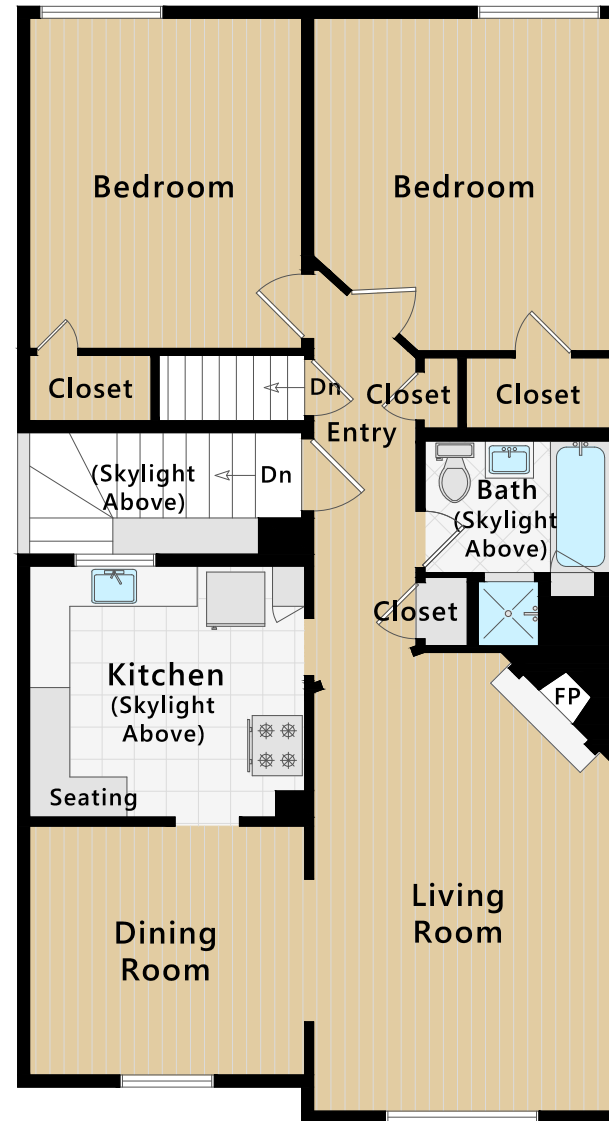

1926 46th Avenue

San Francisco, CA

Lower Level

Main Level