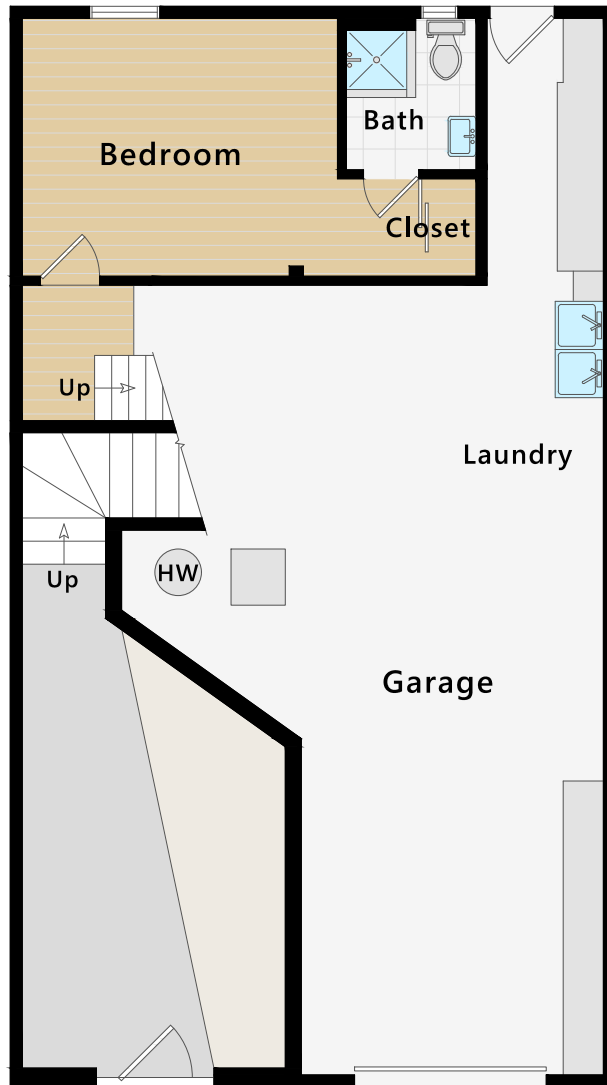

1926 46th Avenue

San Francisco, CA

Lower Level

Main Level